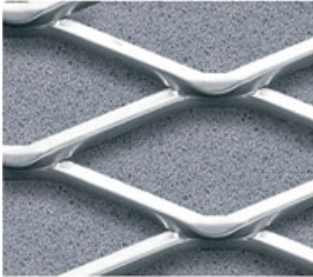

Squareline Ceiling Panels

SQUARELINEultra
Chrome Metal, Gray Insert