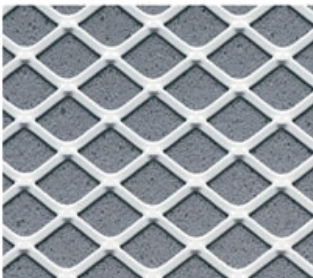

Constructed of expanded metal with an acoustical insert, Squareline Metal Ceiling Tiles can provide just the look you need for any modern interior space. Now available in three different patterns - standard, medium and ultra.

# Squareline Ceiling Panels

**SQUARELINEultra**  
Chrome Metal, Gray Insert

**SQUARELINEultra**  
Chrome Metal, Black Insert

**SQUARELINEultra Dimension**

**SQUARELINEmedium**  
Chrome Metal, Gray Insert

**SQUARELINEmedium**  
Chrome Metal, Black Insert

**SQUARELINEmedium Dimension**

**SQUARELINEstandard**  
Chrome Metal, Gray Insert

**SQUARELINEstandard**  
Chrome Metal, Black Insert

**SQUARELINEstandard Dimension**

**SQUARELINEstandard**  
White Metal, Gray Insert

**SQUARELINEstandard**  
White Metal, Black Insert